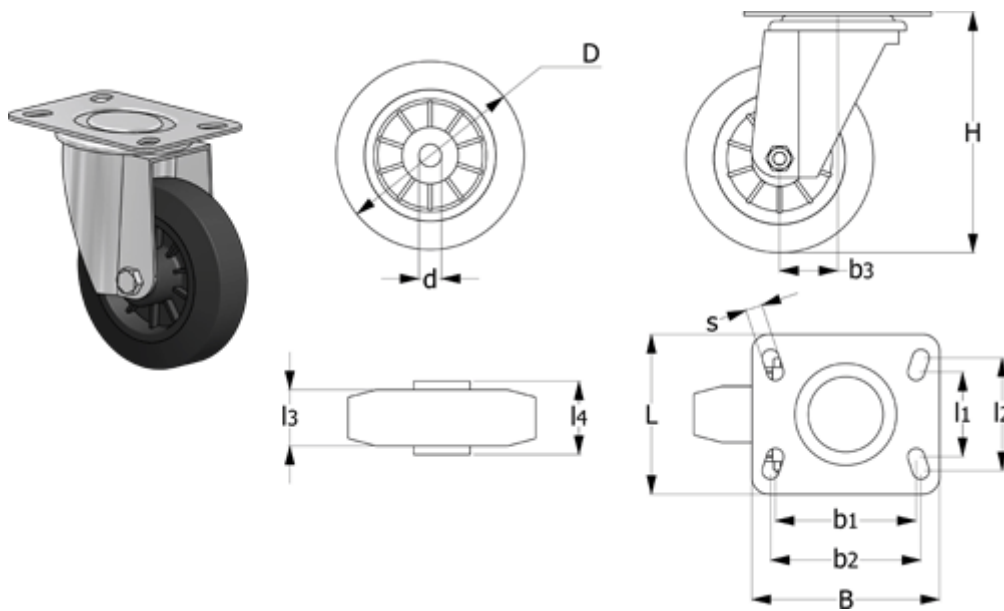

Data Sheet

Article number: 2314449571

Description: E+G rubber wheel 449571
RE.E2-200-SBL turning plate u/bremse

Measures

B	= 140	g	= 2720	s	= 11
b1	= 105	H	= 240	Type	= RE.E2-200-SBL
b2	= 105	L	= 110		
b3	= 56	l1	= 73		
Code	= 449571	l2	= 87		
D	= 200	l3	= 50		
d	= 20	l4	= 59		
Dynamic load (N)	= 2250	Rolling resistance (N)	= 1400		